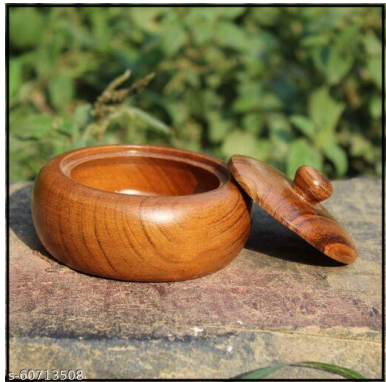

Acacia Wood
L – 5 B – 5 H – 2
L – 6 B – 6 H – 2
PU Matte Finish
Easy Wash||Lead Free