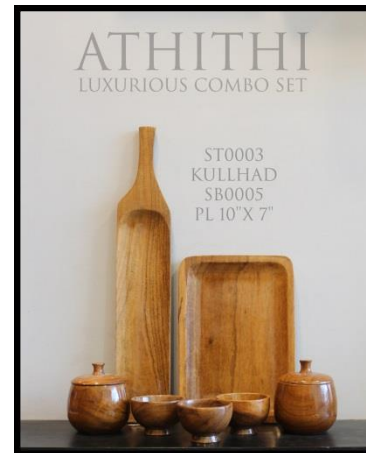

Athithi Combo
Acacia Wood
PU Gloss Coating
2 Kulhad || 1 plate 10*7
2 Kulhad || 3 Small bowls