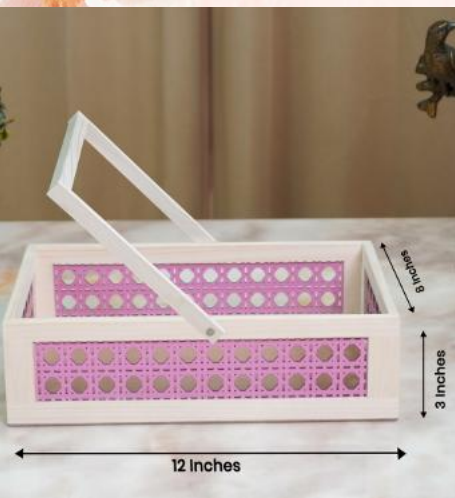

JP-5030

8X8X2"

PINE WOOD BOX

Available in
3 sizes

JP-5033

10X14X5"

PINE WOOD FRUIT BASKET

JP-5038

8X12X3"

PINE WOOD FRUIT BASKET

JP-5038

10X14X5"

PINE WOOD FRUIT BASKET

JP-5038

18X12X3"

PINE WOOD FRUIT BASKET