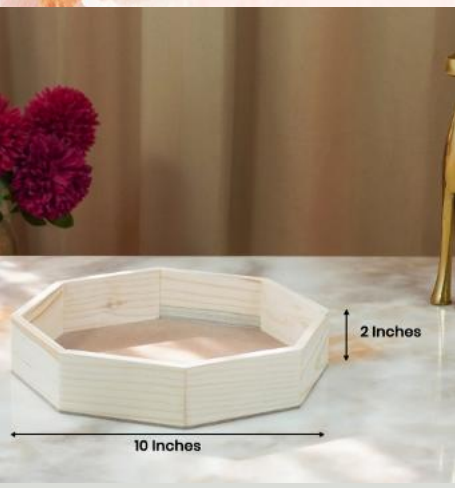

Available in
3 sizes

JP-5012

16X16"

PINE WOOD BASKET

Available in
4 sizes

JP-5012

14X14"

PINE WOOD BASKET

Available in 4 sizes

JP-5012

12X12"

PINE WOOD BASKET

Available in
4 sizes

JP-5012

10X10"

PINE WOOD BASKET

Available in
4 sizes

PINE WOOD BASKET

Available in
3 sizes

JP-5013

12X18X2.75"

PINE WOOD BASKET

Available in
3 sizes

JP-5013