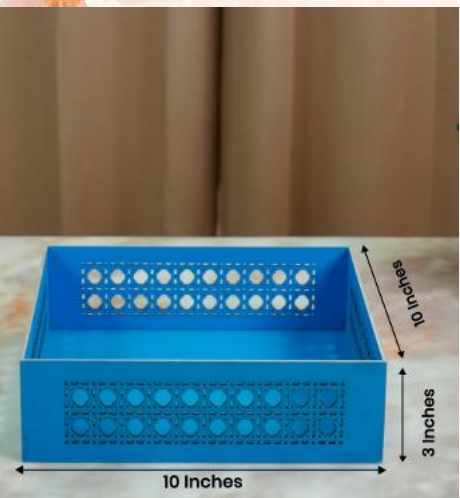

JP-5043(A)

10X15X3.5"

PINE WOOD BASKET

JP-5043(A) 15 inches 3.5 inches

JP-5043(B)

12X18X3.5"

PINE WOOD BASKET

JP 5043 (B)

18 Inches

3.5 inches

JP-5045

8X12X3"

PINE WOOD TRAY

JP-5045

10X10X3"

PINE WOOD TRAY