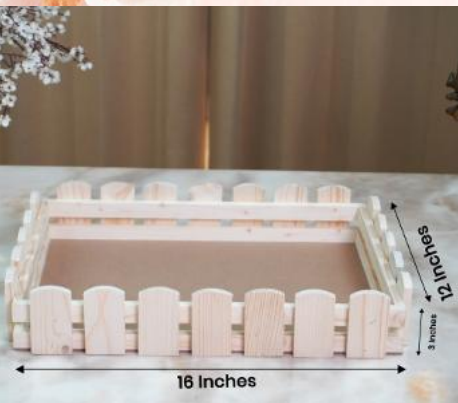

JP-5017

13X17"

PINE WOOD