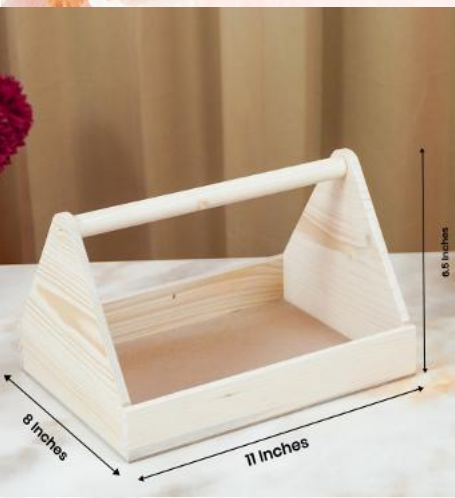

Available in
4 sizes

PINE WOOD BASKET

Available in
3 sizes

JP-5013

12X18X2.75"

PINE WOOD BASKET

Available in
3 sizes

JP-5013

15X20X2.75"

PINE WOOD

Jars Extra

Available in 3 sizes

JP-5014

11X8X7"

PINE WOOD

Jars Extra