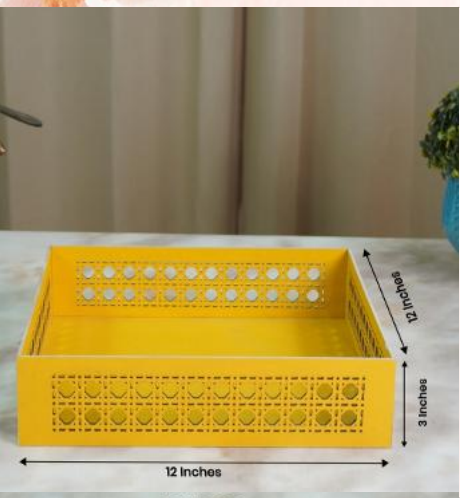

JP-5043(A)

10X15X3.5"

PINE WOOD BASKET

JP-5043(A) 15 inches 3.5 inches

JP-5043(B)

12X18X3.5"

PINE WOOD BASKET

JP 5043 (B)

18 Inches

3.5 inches

JP-5045

8X12X3"

PINE WOOD TRAY

JP-5045

10X10X3"

PINE WOOD TRAY

JP-5045

10X14X3"

PINE WOOD TRAY

JP-5045

12X12X3"

PINE WOOD TRAY

JP-5045

14X14X3"

PINE WOOD TRAY

JP-5046

6.75X4.5X3"

PINE WOOD GREEN TEA BOX

JP-5048

13X5X1"

DRY FRUIT & CHOCOLATE BOX

JP-5049