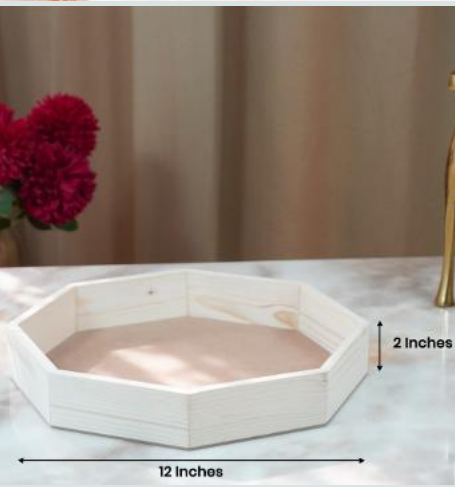

Available in
3 sizes

JP-5012

16X16"

PINE WOOD BASKET

Available in
4 sizes

JP-5012

14X14"

PINE WOOD BASKET

Available in 4 sizes

JP-5012

12X12"

PINE WOOD BASKET

Available in
4 sizes

JP-5012

10X10"

PINE WOOD BASKET

Available in
4 sizes

PINE WOOD BASKET

Available in
3 sizes

JP-5013

12X18X2.75"

PINE WOOD BASKET

Available in
3 sizes

JP-5013