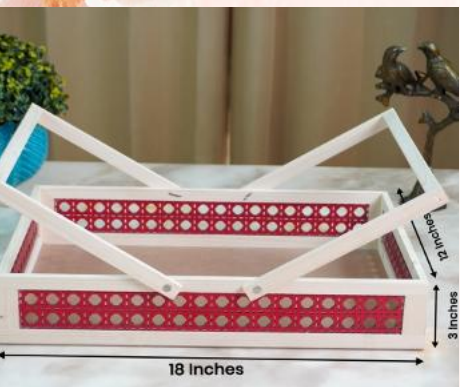

JP-5030

8X8X2"

PINE WOOD BOX

Available in
3 sizes

JP-5033

10X14X5"

PINE WOOD FRUIT BASKET

JP-5038

8X12X3"

PINE WOOD FRUIT BASKET

JP-5038

10X14X5"

PINE WOOD FRUIT BASKET

JP-5038

18X12X3"

PINE WOOD FRUIT BASKET

JP-5038

10X10X3"

PINE WOOD FRUIT BASKET

JP-5038

12X12X3"

PINE WOOD FRUIT BASKET

JP-5039

12X12X3"