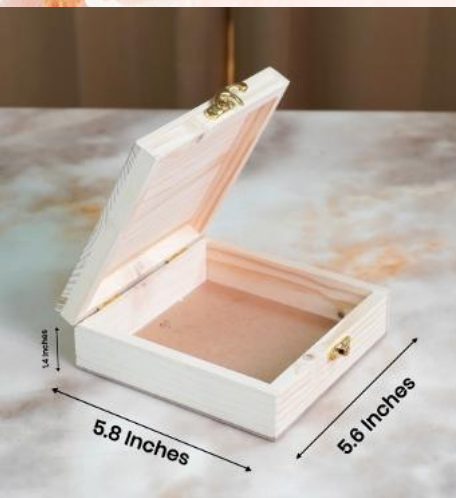

JP-5026

12X16X1"

PINE WOOD DRY FRUIT TRAY

JP-5028(E)

12X16X1"

JP-5029

16X16X1"

PINE WOOD DRY FRUIT TRAY

JP-5030

5X5X2"

PINE WOOD BOX

Available in
3 sizes

JP-5030

6X6X2"

PINE WOOD BOX

Available in
3 sizes