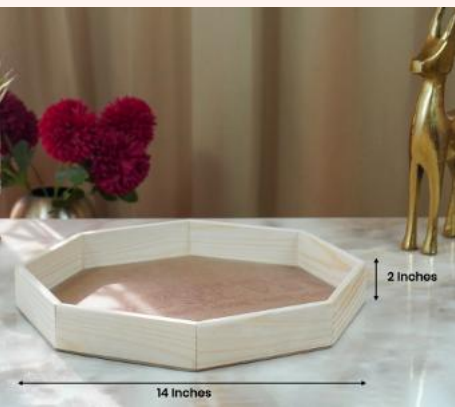

Available in 3 sizes

JP-5011

14X14X2"

PINE WOOD BASKET

Available in
3 sizes

JP-5011

12X12X2"

PINE WOOD BASKET

Available in
3 sizes

JP-5012

16X16"

PINE WOOD BASKET

Available in
4 sizes

JP-5012

14X14"

PINE WOOD BASKET

Available in 4 sizes

JP-5012

12X12"

PINE WOOD BASKET

Available in
4 sizes

JP-5012

10X10"

PINE WOOD BASKET