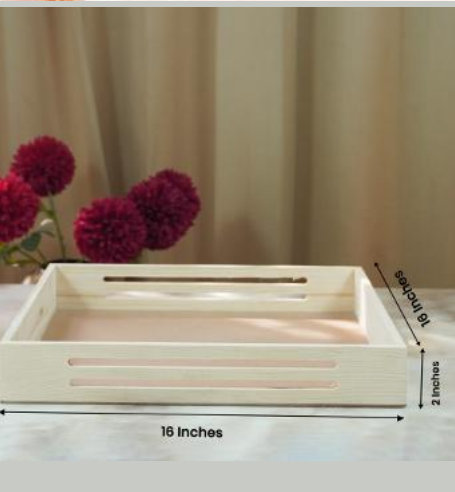

PINE WOOD TRAY

Jars are sold extra

JP-5010

11.5X13.5X4"

PINE WOOD BASKET

JP 5010

13.5 inches

Available in
3 sizes

JP-5010

10X12X4"

PINE WOOD BASKET

JP 5010

**Available in
3 sizes**

JP-5011

16X16X2"

PINE WOOD BASKET

Available in 3 sizes

JP-5011

14X14X2"

PINE WOOD BASKET

Available in
3 sizes

JP-5011

12X12X2"

PINE WOOD BASKET