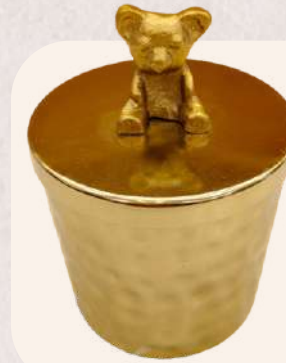

7067

Size:3.5x3.5"

Metal Hammered Silver Jar

Potli