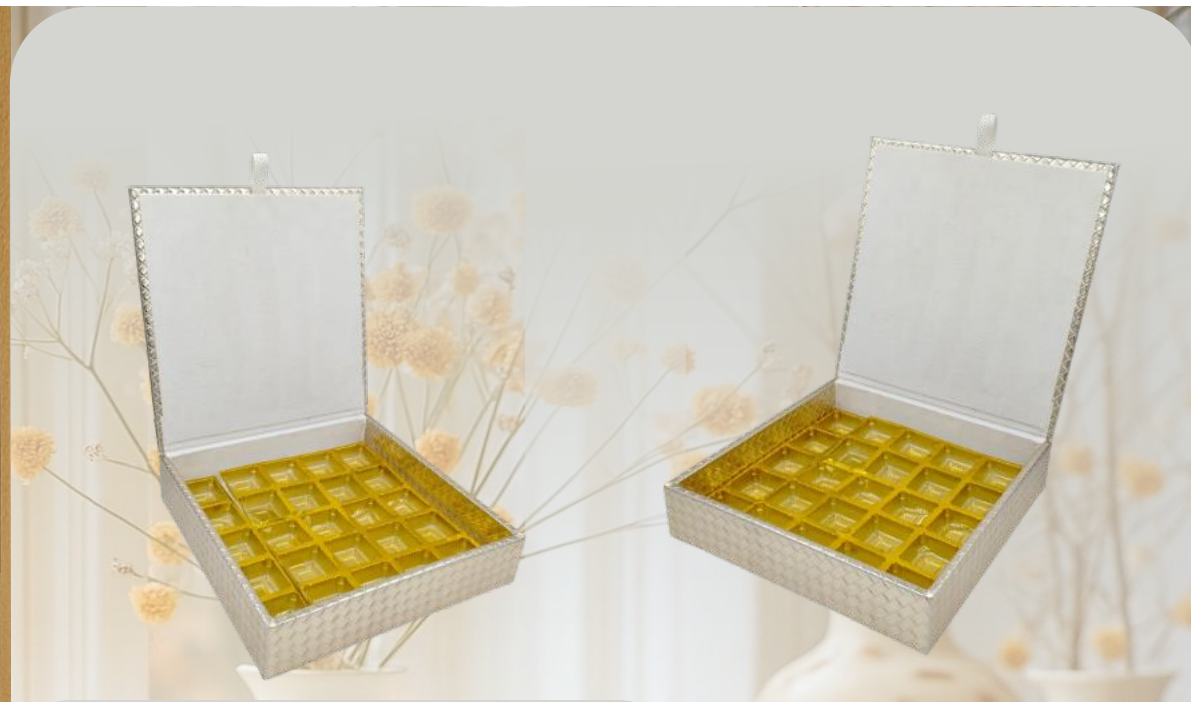

Royal GIFT BOX

A premium hamper box featuring reusable jars perfect for festive treats or gourmet collections.

JP-6021(F)

**German Silver Set
with Glass Box**

Royal GIFT BOX

A premium hamper box featuring reusable jars perfect for festive treats or gourmet collections.

JP-6022(A)

Vine Box with 2 Pumpkin jar with Candle

Copper Mirror Glass On top

Royal GIFT BOX

A premium hamper box featuring reusable jars perfect for festive treats or gourmet collections.

Size:13X9X4.5"

JP-6022(B)

Size:13X9X4.5"

5 Pumpkin Jar With candle

Mirror Glass On top

Royal GIFT BOX

A premium hamper box featuring reusable jars perfect for festive treats or gourmet collections.

JP-6022 (C)

Size:10X10X2.5"

Mirror Glass On top

Royal GIFT BOX

A premium hamper box featuring reusable jars perfect for festive treats or gourmet collections.

JP-6023 (C)

Size:13X6.5X4"

Mirror Glass On top

Royal GIFT BOX

A premium hamper box featuring reusable jars perfect for festive treats or gourmet collections.