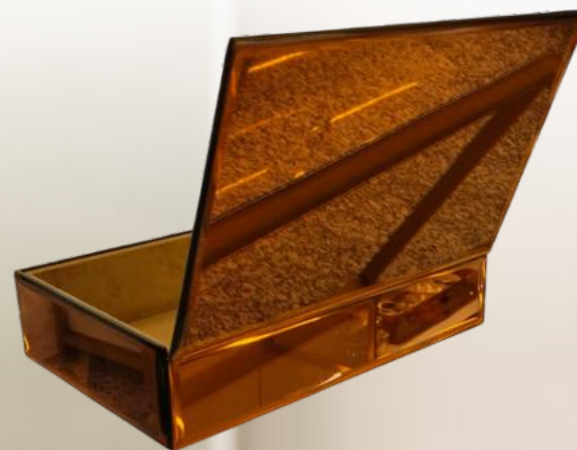

Royal GIFT BOX

A premium hamper box featuring reusable jars perfect for festive treats or gourmet collections.

JP-6021(F)

**German Silver Set
with Glass Box**

Royal GIFT BOX

A premium hamper box featuring reusable jars perfect for festive treats or gourmet collections.

Size:9.25X9.25X2.5"

Lacquered Glass Box

JP-6063

Size:6X6X4"

Rose Gold Mirror Glass Box

JP-6064

Size:11X8X3.5"

Purple Mirror Glass Box

JP-6065

Size:4X4X13.5"

Vine Purple Mirror Glass Box

JP-6066

Size:12X9X3"

Blue Mirror Glass Box

JP-6067

Size:12X8X3"

Mirror Glass Box

JP-6068

Size: 7.25X4X2"

Shagan Box And Pen Glass Box

Mirror Glass Box

JP-6069

Size:10.5X5X3"

Mirror Glass Box