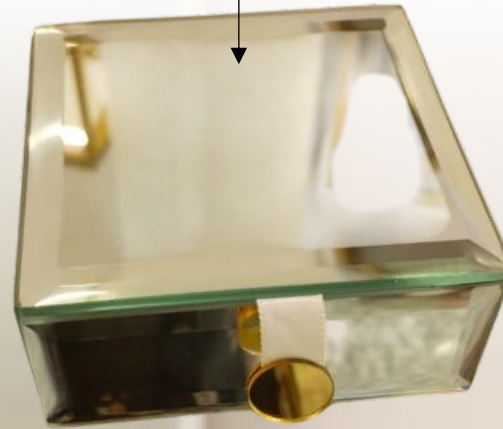

JP-6070

Size:4X4X2"

Ginni Box

Mirror Glass Box