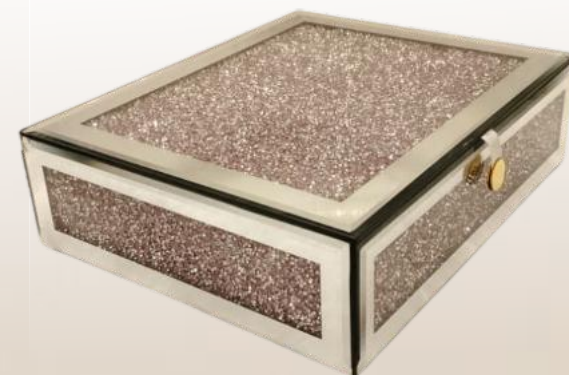

Crack Glass On top and Side