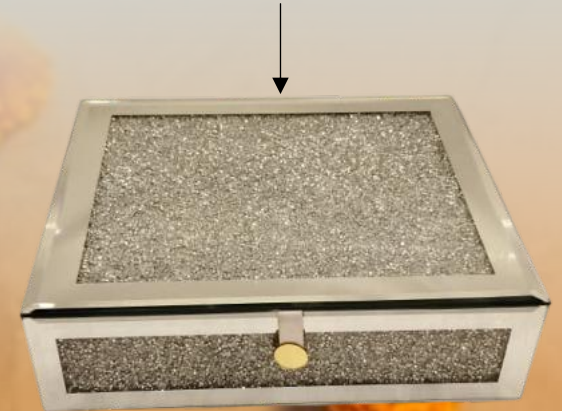

Size:13X9X4.5"

5 Pumpkin Jar With candle

Mirror Glass On top

Royal GIFT BOX

A premium hamper box featuring reusable jars perfect for festive treats or gourmet collections.

JP-6022 (C)

Size:10X10X2.5"

Mirror Glass On top

Royal GIFT BOX

A premium hamper box featuring reusable jars perfect for festive treats or gourmet collections.

JP-6023 (C)

Size:13X6.5X4"

Mirror Glass On top

Royal GIFT BOX

A premium hamper box featuring reusable jars perfect for festive treats or gourmet collections.

JP-6053

Size:19X12X5.5"

JP-6055

Size:12X10X3.5"

Crack Glass On top and Side

JP-6056

Crack Glass On top and Side

Size:10X10X3.5"