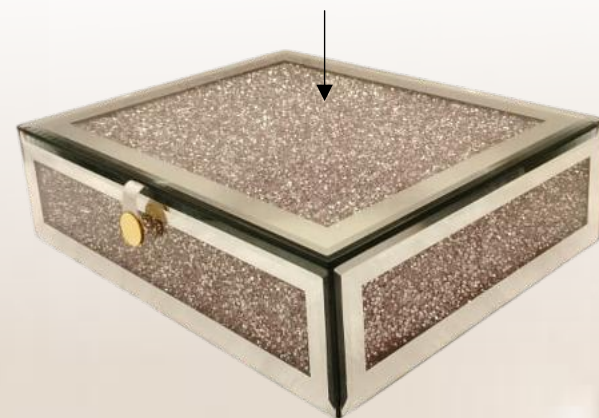

Royal GIFT BOX

A premium hamper box featuring reusable jars perfect for festive treats or gourmet collections.

JP-6023 (C)

Size:13X6.5X4"

Mirror Glass On top

Royal GIFT BOX

A premium hamper box featuring reusable jars perfect for festive treats or gourmet collections.

JP-6053

Size:19X12X5.5"

JP-6055

Size:12X10X3.5"

Crack Glass On top and Side

JP-6056

Crack Glass On top and Side

Size:10X10X3.5"

JP-6057

Size:12X10X3.5"

Crack Glass On top and Side

JP-6058

Size:10X10X3.5"

Crack Glass On top and Side

JP-6059

Size:10X10X3.5"

Lacquered Glass Box

JP-6060

Mirror Glass Box

Size:12X10X3.5"

JP-6061

Size:10X10X3.5"

Lacquered Glass Box

JP-6062