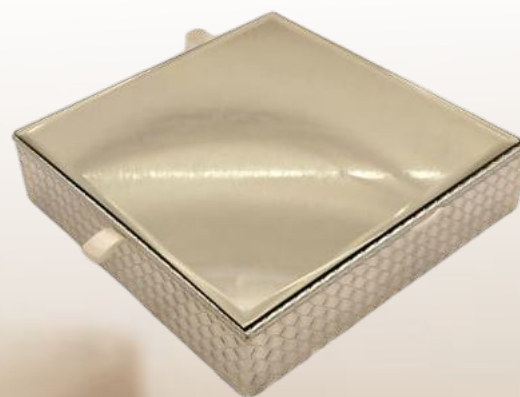

Royal GIFT BOX

A premium hamper box featuring reusable jars perfect for festive treats or gourmet collections.

JP-6021(F)

**German Silver Set
with Glass Box**

Royal GIFT BOX

A premium hamper box featuring reusable jars perfect for festive treats or gourmet collections.

Royal GIFT BOX

A premium hamper box featuring reusable jars perfect for festive treats or gourmet collections.

JP-6023 (C)

Size:13X6.5X4"

Mirror Glass On top

Royal GIFT BOX

A premium hamper box featuring reusable jars perfect for festive treats or gourmet collections.

JP-6057

Size:12X10X3.5"

Crack Glass On top and Side

JP-6058

Size:10X10X3.5"

Crack Glass On top and Side

JP-6059

Size:10X10X3.5"

Lacquered Glass Box

JP-6060

Mirror Glass Box

Size:12X10X3.5"

JP-6061

Size:10X10X3.5"

Lacquered Glass Box

JP-6062