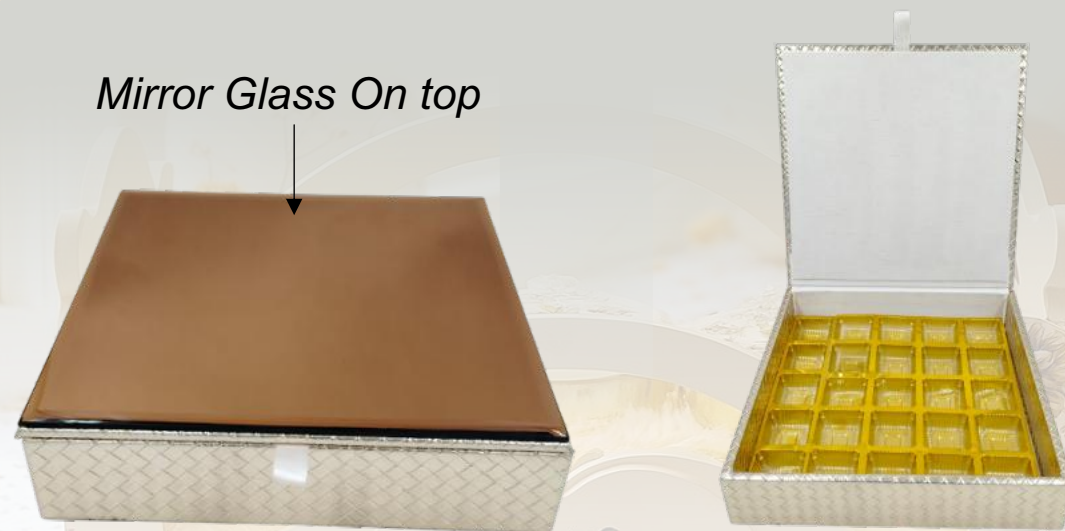

Royal GIFT BOX

A premium hamper box featuring reusable jars perfect for festive treats or gourmet collections.

JP-6021(F)

**German Silver Set
with Glass Box**

Royal GIFT BOX

A premium hamper box featuring reusable jars perfect for festive treats or gourmet collections.

JP-6022(A)

Vine Box with 2 Pumpkin jar with Candle

Copper Mirror Glass On top

Royal GIFT BOX

A premium hamper box featuring reusable jars perfect for festive treats or gourmet collections.

Size:13X9X4.5"

JP-6022(B)

Size:13X9X4.5"

5 Pumpkin Jar With candle

Mirror Glass On top

Royal GIFT BOX

A premium hamper box featuring reusable jars perfect for festive treats or gourmet collections.

JP-6022 (C)

Size:10X10X2.5"

Mirror Glass On top

Royal GIFT BOX

A premium hamper box featuring reusable jars perfect for festive treats or gourmet collections.

JP-6023 (C)

Size:13X6.5X4"

Mirror Glass On top

Royal GIFT BOX

A premium hamper box featuring reusable jars perfect for festive treats or gourmet collections.