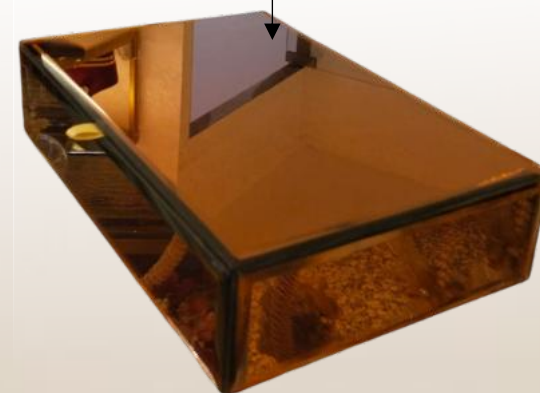

Size:9.25X9.25X2.5"

Lacquered Glass Box

JP-6063

Size:6X6X4"

Rose Gold Mirror Glass Box

JP-6064

Size:11X8X3.5"

Purple Mirror Glass Box

JP-6065

Size:4X4X13.5"

Vine Purple Mirror Glass Box

JP-6066

Size:12X9X3"

Blue Mirror Glass Box

JP-6067

Size:12X8X3"

Mirror Glass Box

JP-6068

Size: 7.25X4X2"

Shagan Box And Pen Glass Box

Mirror Glass Box

JP-6069

Size:10.5X5X3"

Mirror Glass Box