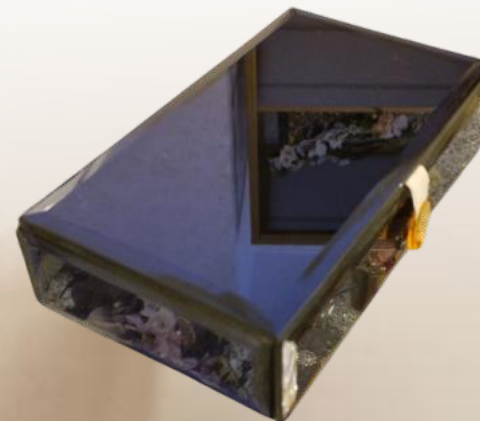

Royal GIFT BOX

A premium hamper box featuring reusable jars perfect for festive treats or gourmet collections.

JP-6021(F)

**German Silver Set
with Glass Box**

Royal GIFT BOX

A premium hamper box featuring reusable jars perfect for festive treats or gourmet collections.

Size:13X9X4.5"

5 Pumpkin Jar With candle

Mirror Glass On top

Royal GIFT BOX

A premium hamper box featuring reusable jars perfect for festive treats or gourmet collections.

JP-6022 (C)

Size:10X10X2.5"

Mirror Glass On top

Royal GIFT BOX

A premium hamper box featuring reusable jars perfect for festive treats or gourmet collections.

JP-6023 (C)

Size:13X6.5X4"

Mirror Glass On top

Royal GIFT BOX

A premium hamper box featuring reusable jars perfect for festive treats or gourmet collections.

Mirror Glass Box

JP-6068

Size: 7.25X4X2"

Shagan Box And Pen Glass Box

Mirror Glass Box

JP-6069

Size:10.5X5X3"

Mirror Glass Box