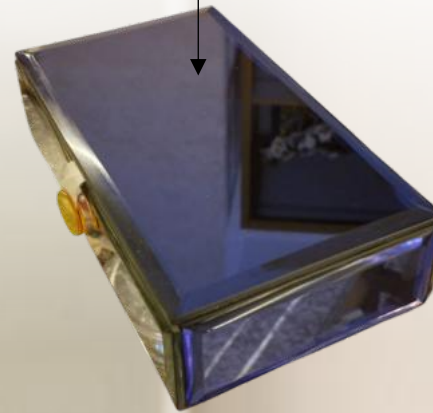

Mirror Glass Box

JP-6068

Size: 7.25X4X2"

Shagan Box And Pen Glass Box

Mirror Glass Box

JP-6069

Size:10.5X5X3"

Mirror Glass Box

JP-6070

Size:4X4X2"

Ginni Box

Mirror Glass Box

JP-6071

Size:4X4X2"

Ginni Box

Mirror Glass Box