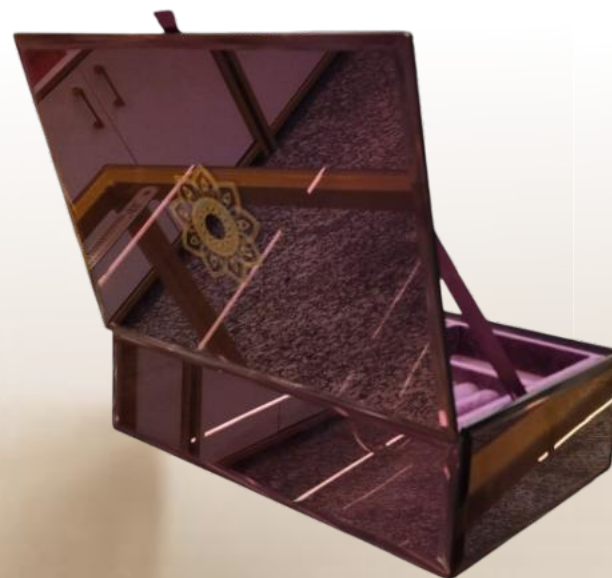

Lacquered Glass Box

JP-6060

Mirror Glass Box

Size:12X10X3.5"

JP-6061

Size:10X10X3.5"

Lacquered Glass Box

JP-6062

Size:9.25X9.25X2.5"

Lacquered Glass Box

JP-6063

Size:6X6X4"

Rose Gold Mirror Glass Box

JP-6064

Size:11X8X3.5"

Purple Mirror Glass Box

JP-6065

Size:4X4X13.5"

Vine Purple Mirror Glass Box

JP-6066

Size:12X9X3"

Blue Mirror Glass Box

JP-6067

Size:12X8X3"

Mirror Glass Box

JP-6068

Size: 7.25X4X2"

Shagan Box And Pen Glass Box

Mirror Glass Box

JP-6069

Size:10.5X5X3"

Mirror Glass Box