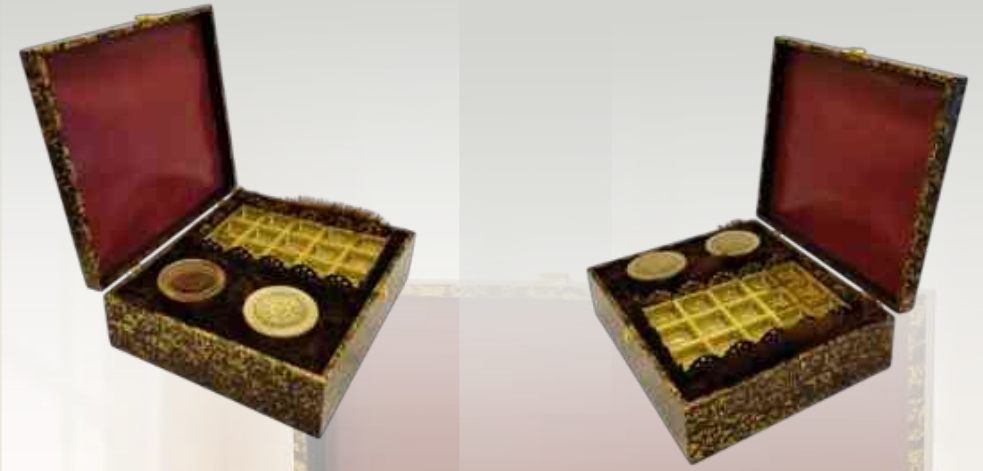

JP-6036

61

Maharaja Box

Exquisite wooden gift hamper b x with chocolate/sweet cavity and 4 premium golden-lidded dry fruit jars, perfect for luxurious festive and wedding gifting.

Size:18.5X10X3"

JP-6037

Size: 15X11X4"

Oak Royale Box

Elegant wooden gift hamper box with a carved lid, chocolate/sweet cavity, and premium golden-lidded jars, perfect for timeless festive and premium gifting.

JP-6038

Marble Finished Luxe Box