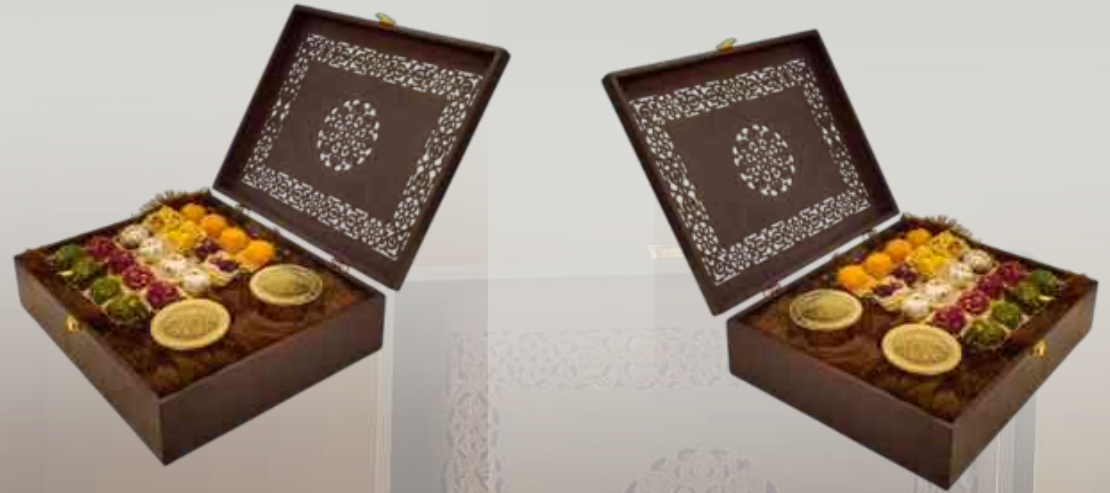

Luxurious gift hamper box with chocolate/sweet cavity and premium golden-lidded dry fruit jars, perfect for festive and wedding gifting.

JP-6032(C)

Size:13.75x11.5x4"

Maharaja Box

Premium wooden gift hamper box with intricate laser-cut lid, chocolate/sweet cavity, and traditional golden-lidded jars, perfect for wedding and festive gifting.