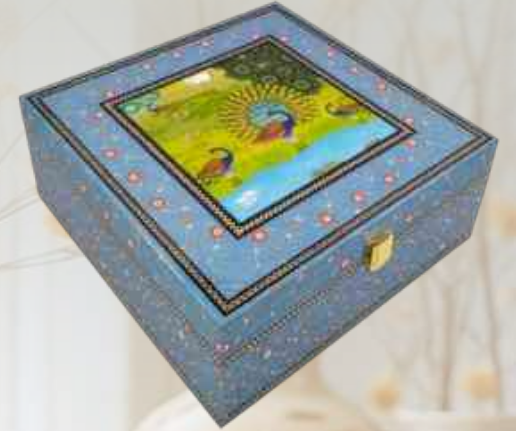

Welcoming baby with love. A handcrafted gift basket in a dreamy blue nursery – soft, sweet, nestled and made for memories.

JP-6019(A)

Size:9.5x9.5"

MDF GLOSSY BOX 4 JAR SET

24

JP-6019(B)

Size:9.5x9.5"

MDF GLOSSY BOX 4 JAR SET