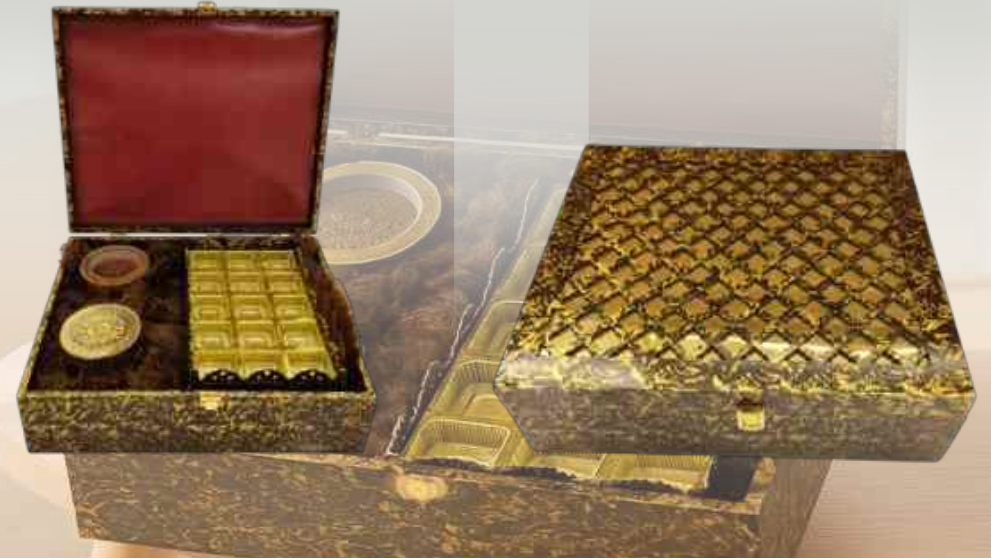

JP-6036

61

Maharaja Box

Exquisite wooden gift hamper b x with chocolate/sweet cavity and 4 premium golden-lidded dry fruit jars, perfect for luxurious festive and wedding gifting.

Size:18.5X10X3"

JP-6037

Size: 15X11X4"

Oak Royale Box

Elegant wooden gift hamper box with a carved lid, chocolate/sweet cavity, and premium golden-lidded jars, perfect for timeless festive and premium gifting.

JP-6038

Marble Finished Luxe Box