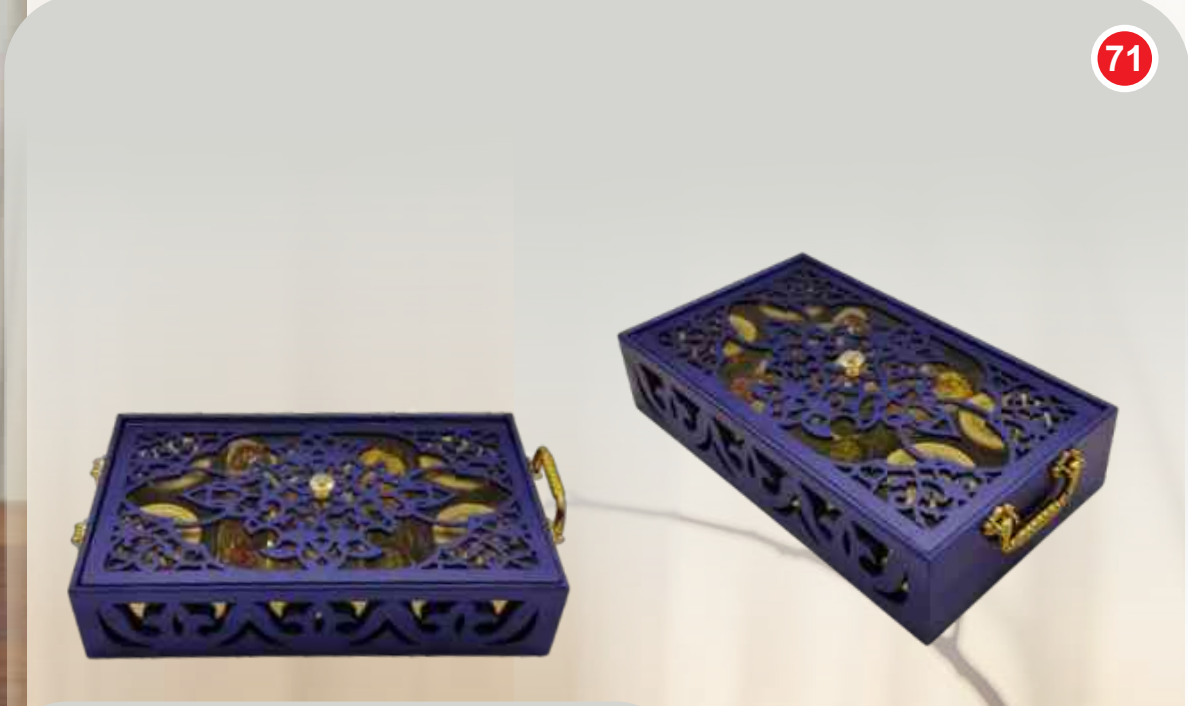

JP-6046

Floral Wave Basket

Elegant wooden gift hamper basket with curved edges and vintage floral prints, perfect for graceful and festive gifting.

Size:17X10X4"