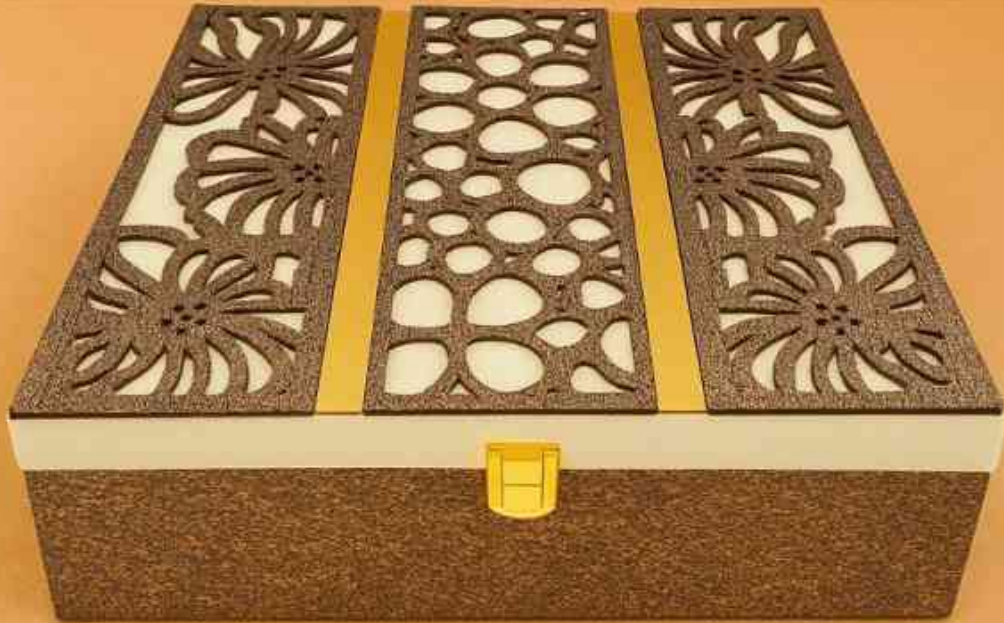

Size:9.5x9.5"

MDF LASER CUTTING BOX 4 JAR SET

GIFT BOX

Elegant. Timeless. Intricately Crafted. Our premium laser-cut white hamper box is perfect for luxurious gifting — where tradition meets sophistication.

JP-6011

Size:9.5x9.5"

18

MDF LASER CUTTING BOX 4 JAR SET

GIFT BOX

Elegant. Timeless. Intricately Crafted. Our premium laser-cut white hamper box is perfect for luxurious gifting — where tradition meets sophistication.