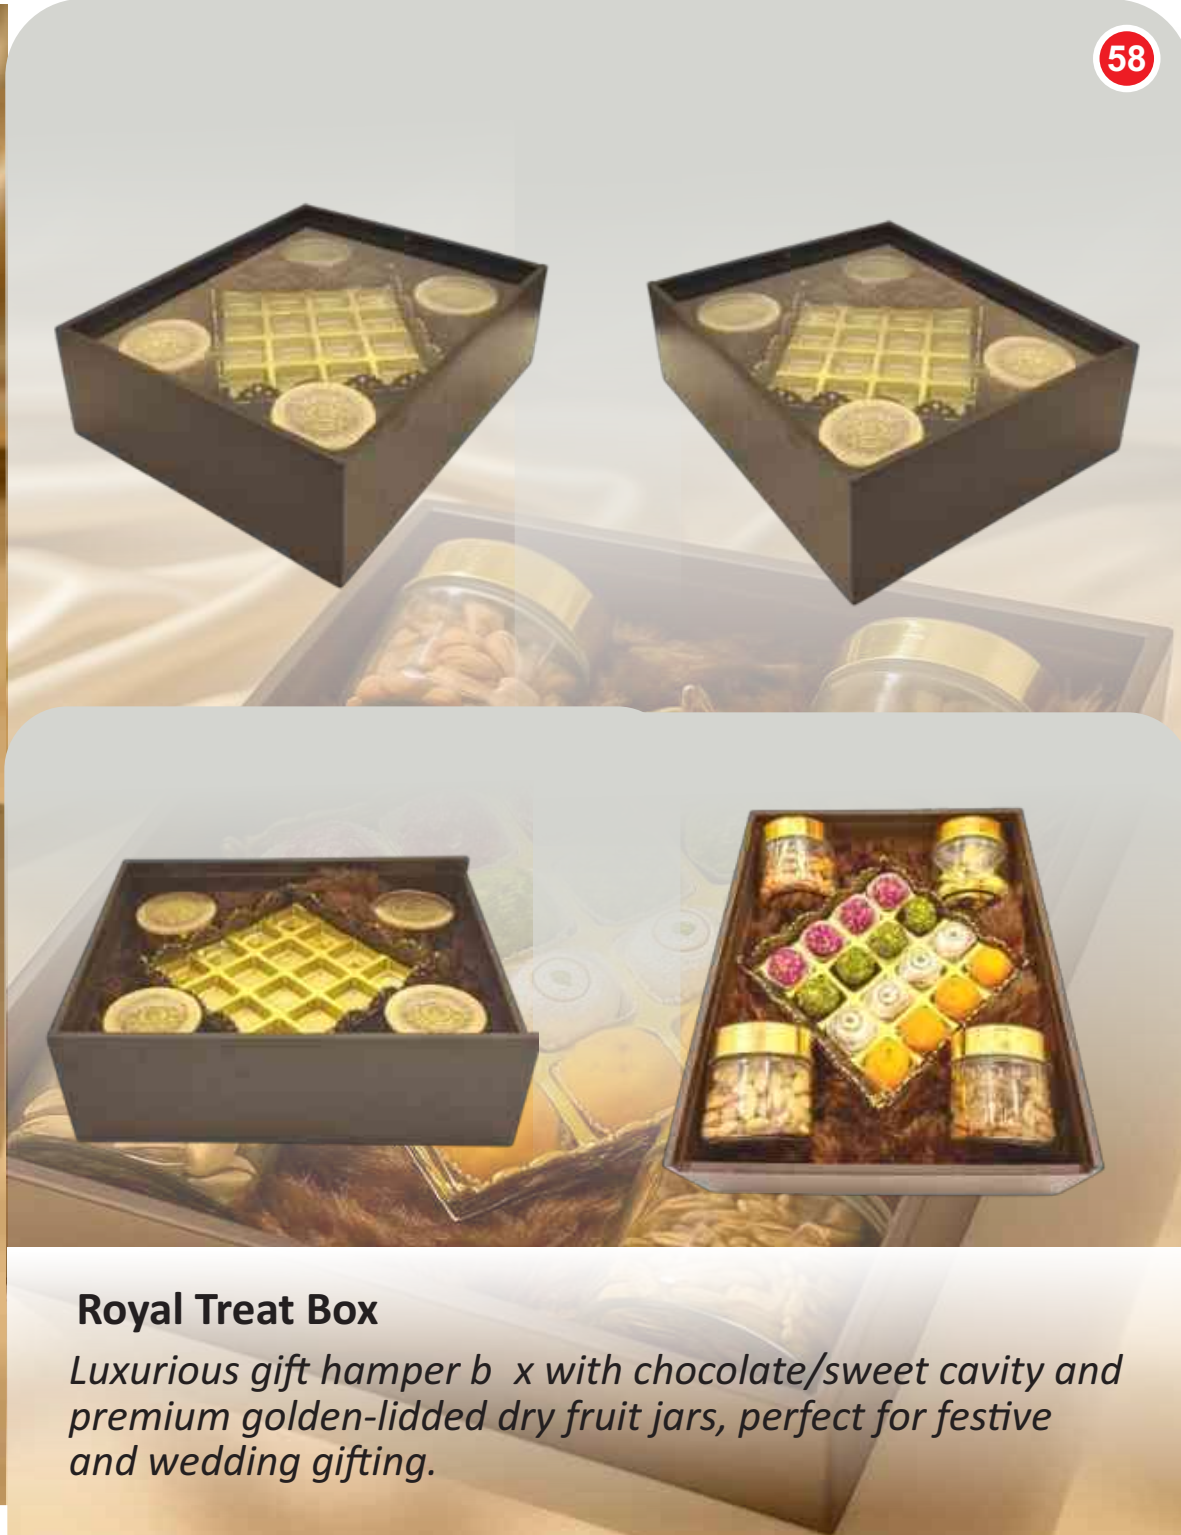

JP-6032(F)

Size:12X12X6"

Royal Arch Basket

Vintage-style wooden gift hamper basket with ornate curved handles and floral motifs, perfect for regal and festive gifting.

JP-6033

Size:14.5x12x4.75"

Royal Treat Box

Luxurious gift hamper box with chocolate/sweet cavity and premium golden-lidded dry fruit jars, perfect for festive and wedding gifting.

JP-6032(C)

Size:13.75x11.5x4"

Maharaja Box

Premium wooden gift hamper box with intricate laser-cut lid, chocolate/sweet cavity, and traditional golden-lidded jars, perfect for wedding and festive gifting.